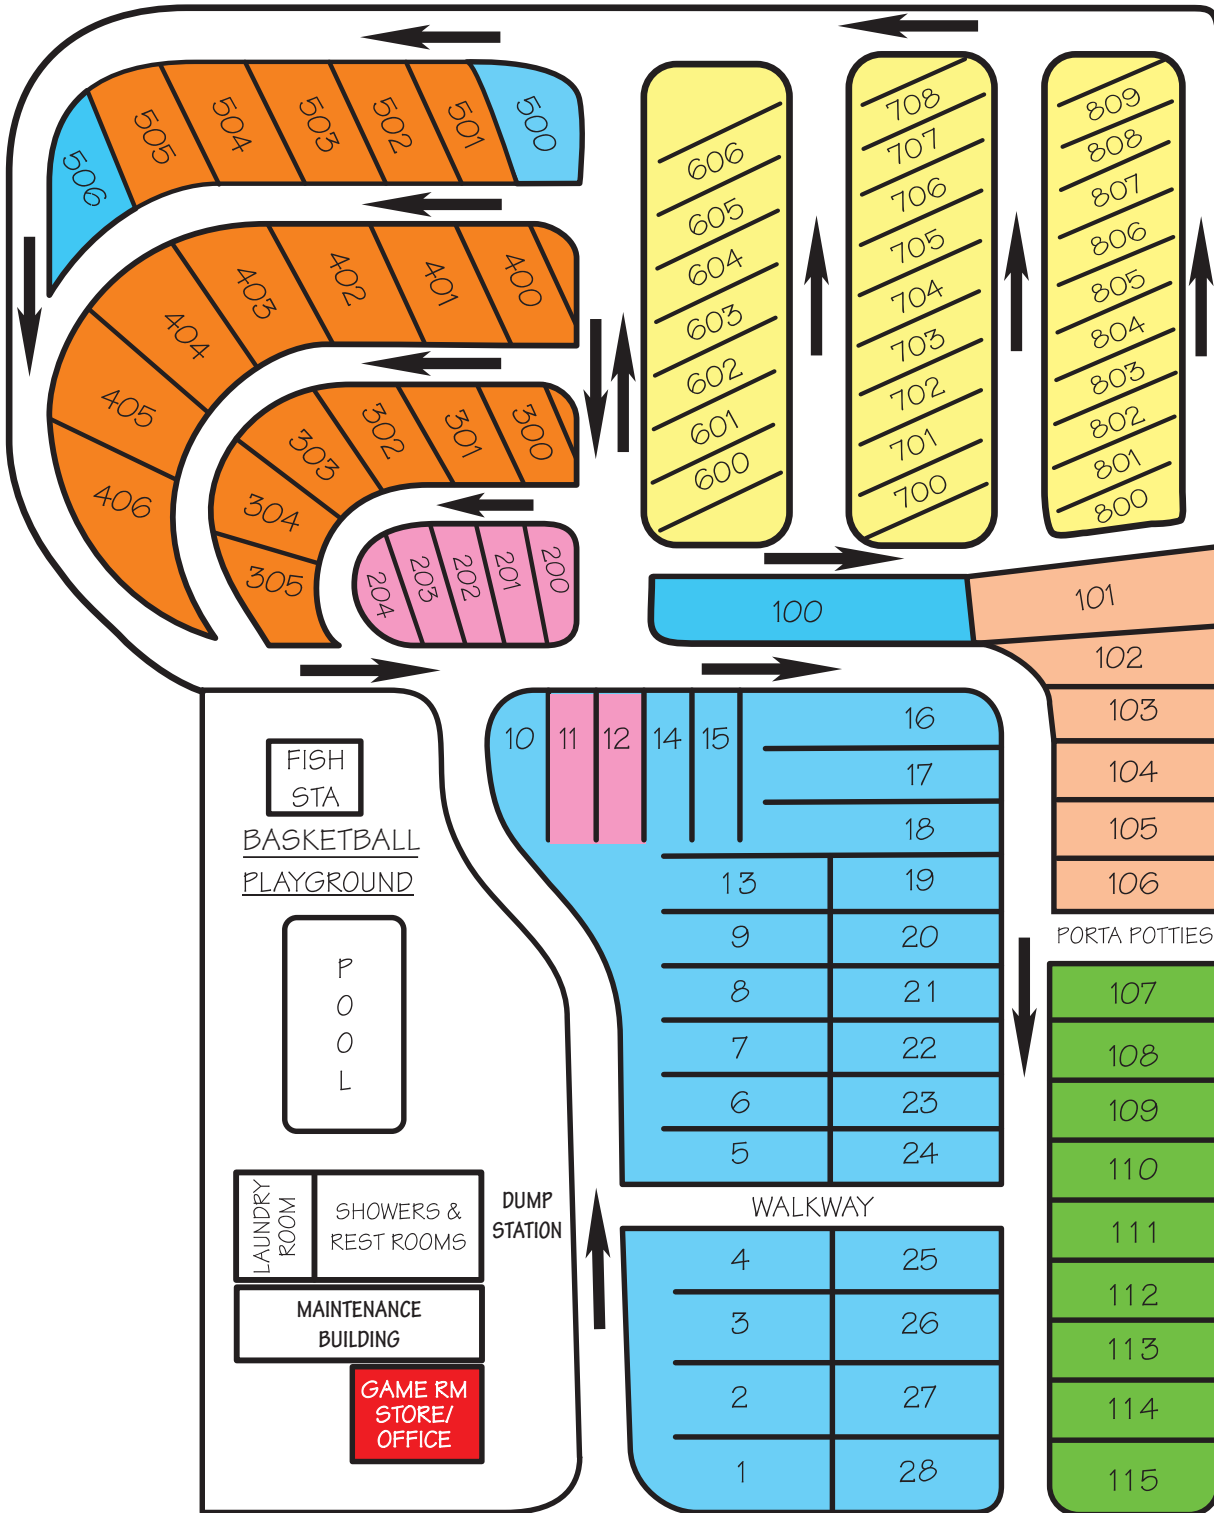

Baileys Grove Campground

**SITE
MAP**

DOOR COUNTY, WISCONSIN

- Seasonal Sites**
- Full Hook-up 30 amp, pull through**
- Water & Electric 30 amp, pull through**
- Full Hook-up 50 amp, back in**
- Full Hook-up 50 amp, pull through**
- Water & Electric 50 amp, back in**